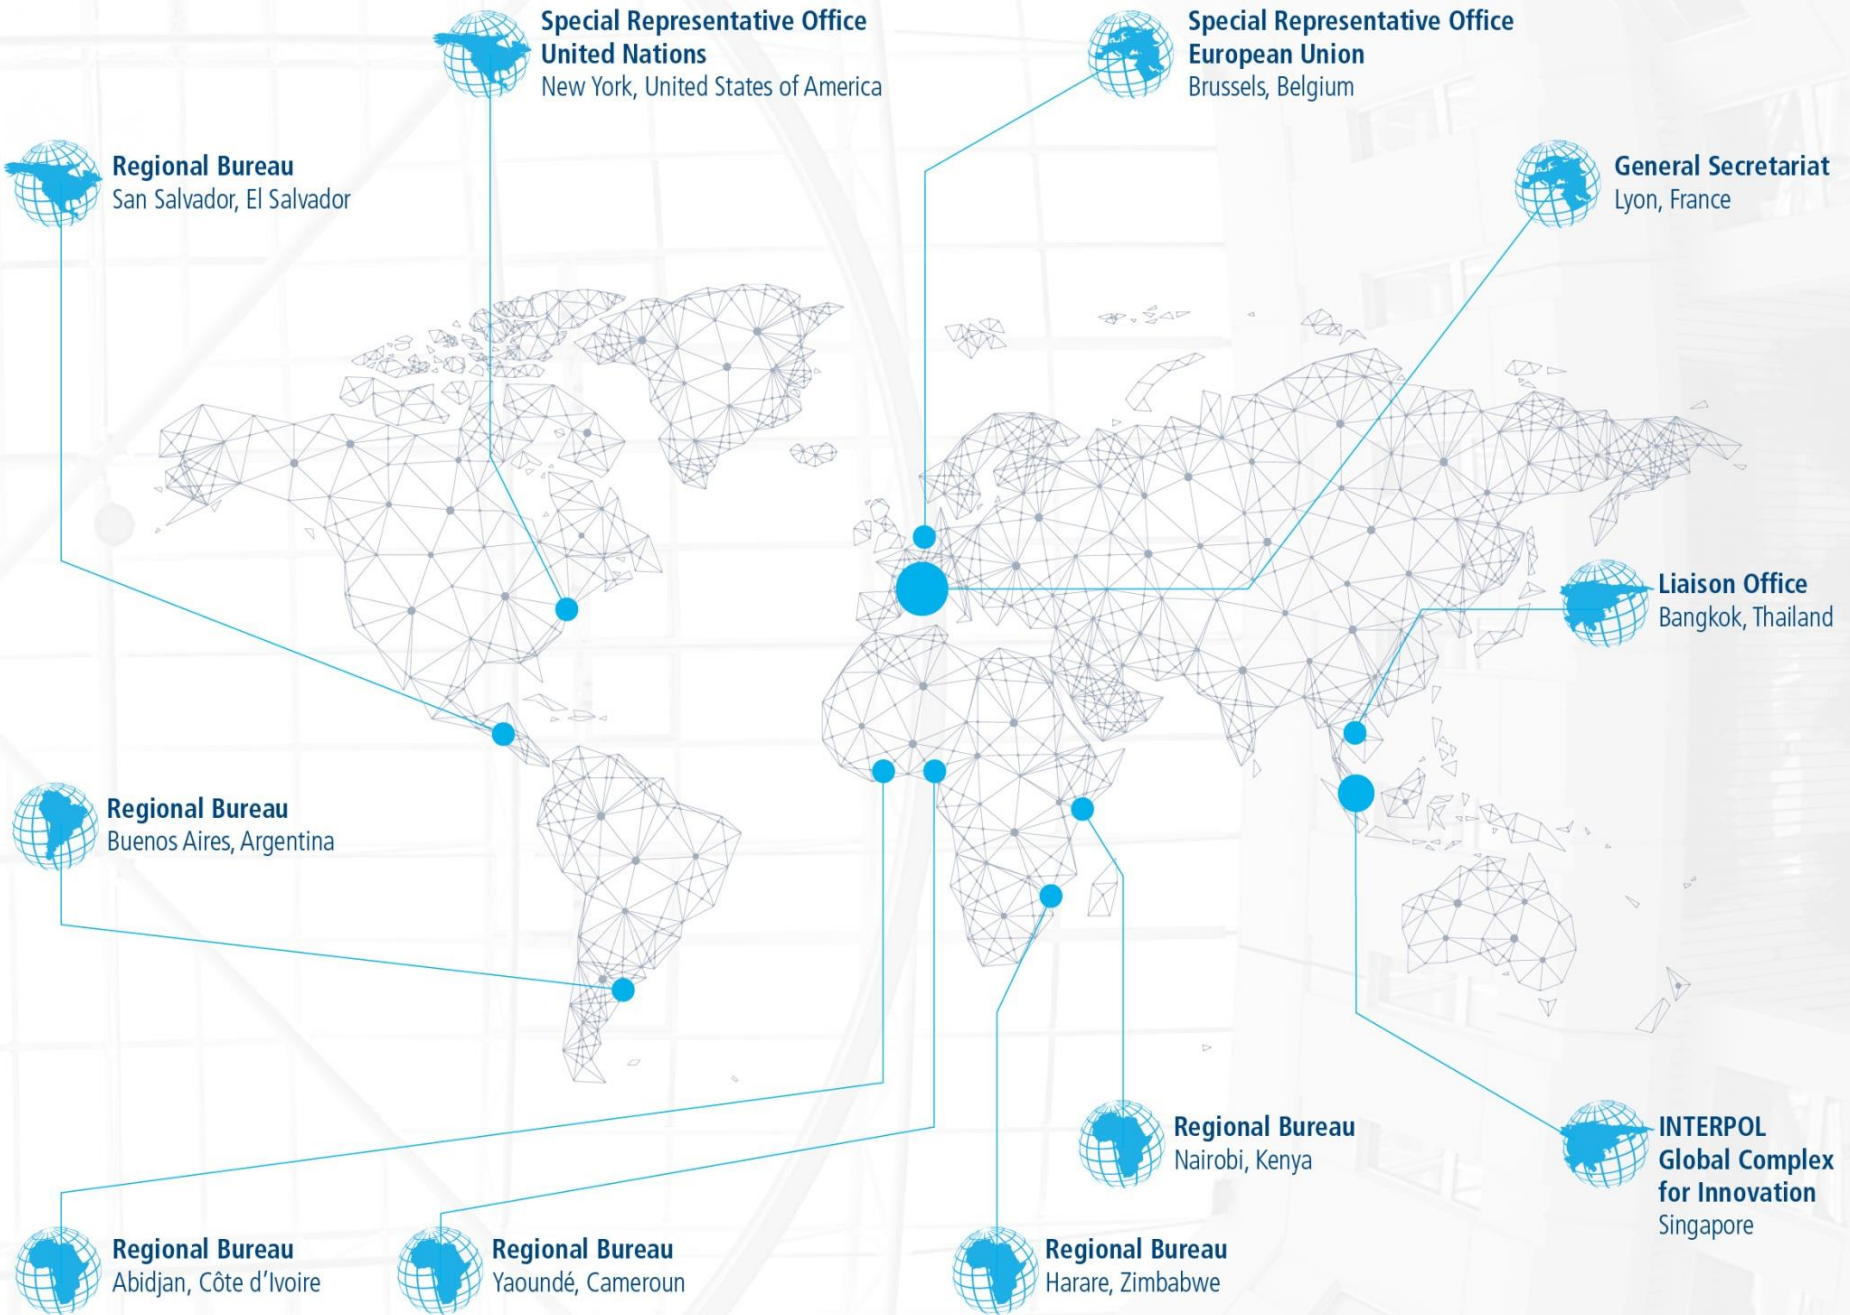

INTERPOL

ENVIRONMENTAL SECURITY

**THE ROLE AND ACTIVITIES OF IGOs TO ASSIST STATES TO COMBAT
FISHERIES CRIME**

NOTICES

IST

CCC 24/7

Training

RIACM

NCBs (190)

**Criminal
Analysis**

**I-24/7 NETWORK
AND DATABASES**

Criminal intelligence analysis

Investigations Support Teams (IST) Deployed in one single Case File

Digital Forensics

Suspects Interview

Fishing Gear – Evidence Collection

Questions?

INTERPOL