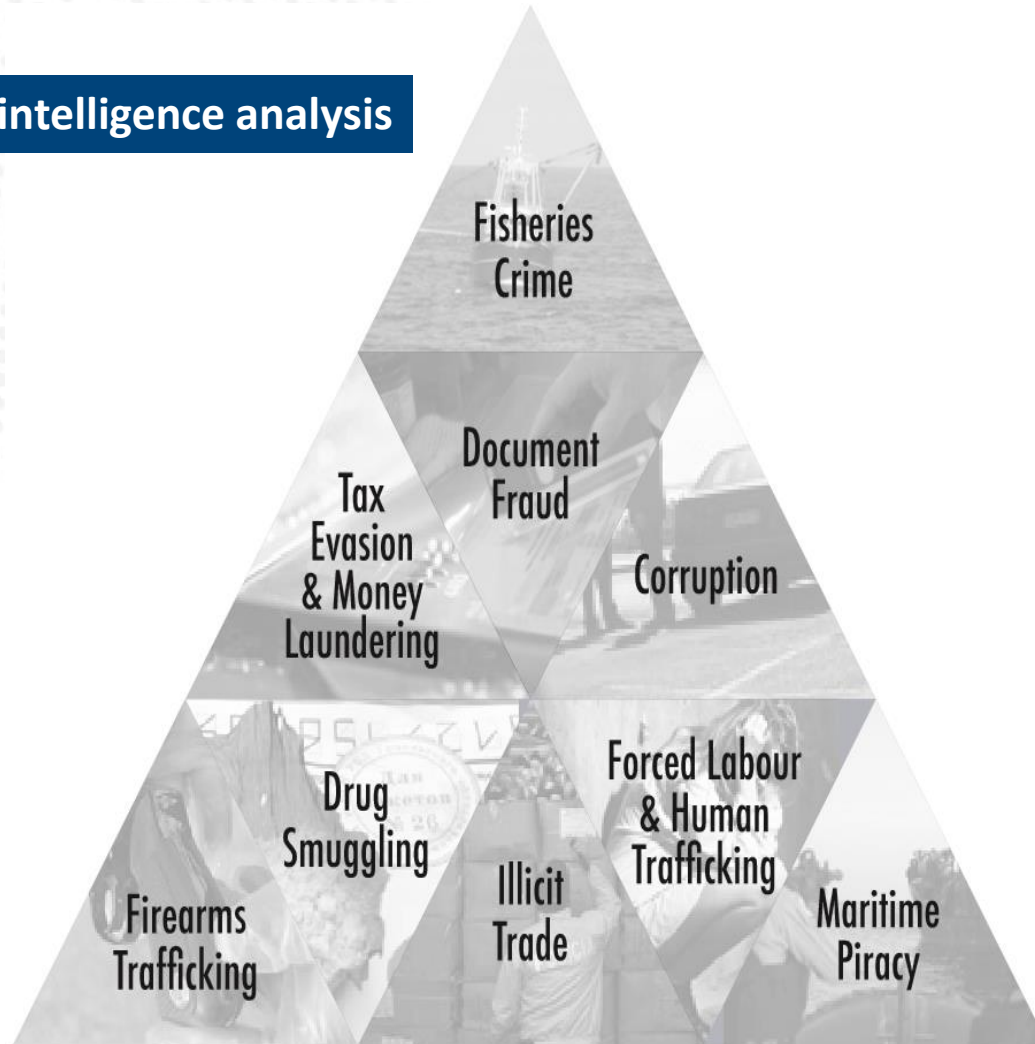

INTERPOL

ENVIRONMENTAL SECURITY

**THE ROLE AND ACTIVITIES OF IGOs TO ASSIST STATES TO COMBAT
FISHERIES CRIME**

NOTICES

IST

CCC 24/7

Training

RIACM

NCBs (190)

**Criminal
Analysis**

**I-24/7 NETWORK
AND DATABASES**

Criminal intelligence analysis

Investigations Support Teams (IST) Deployed in one single Case File

Digital Forensics

Suspects Interview

Fishing Gear – Evidence Collection