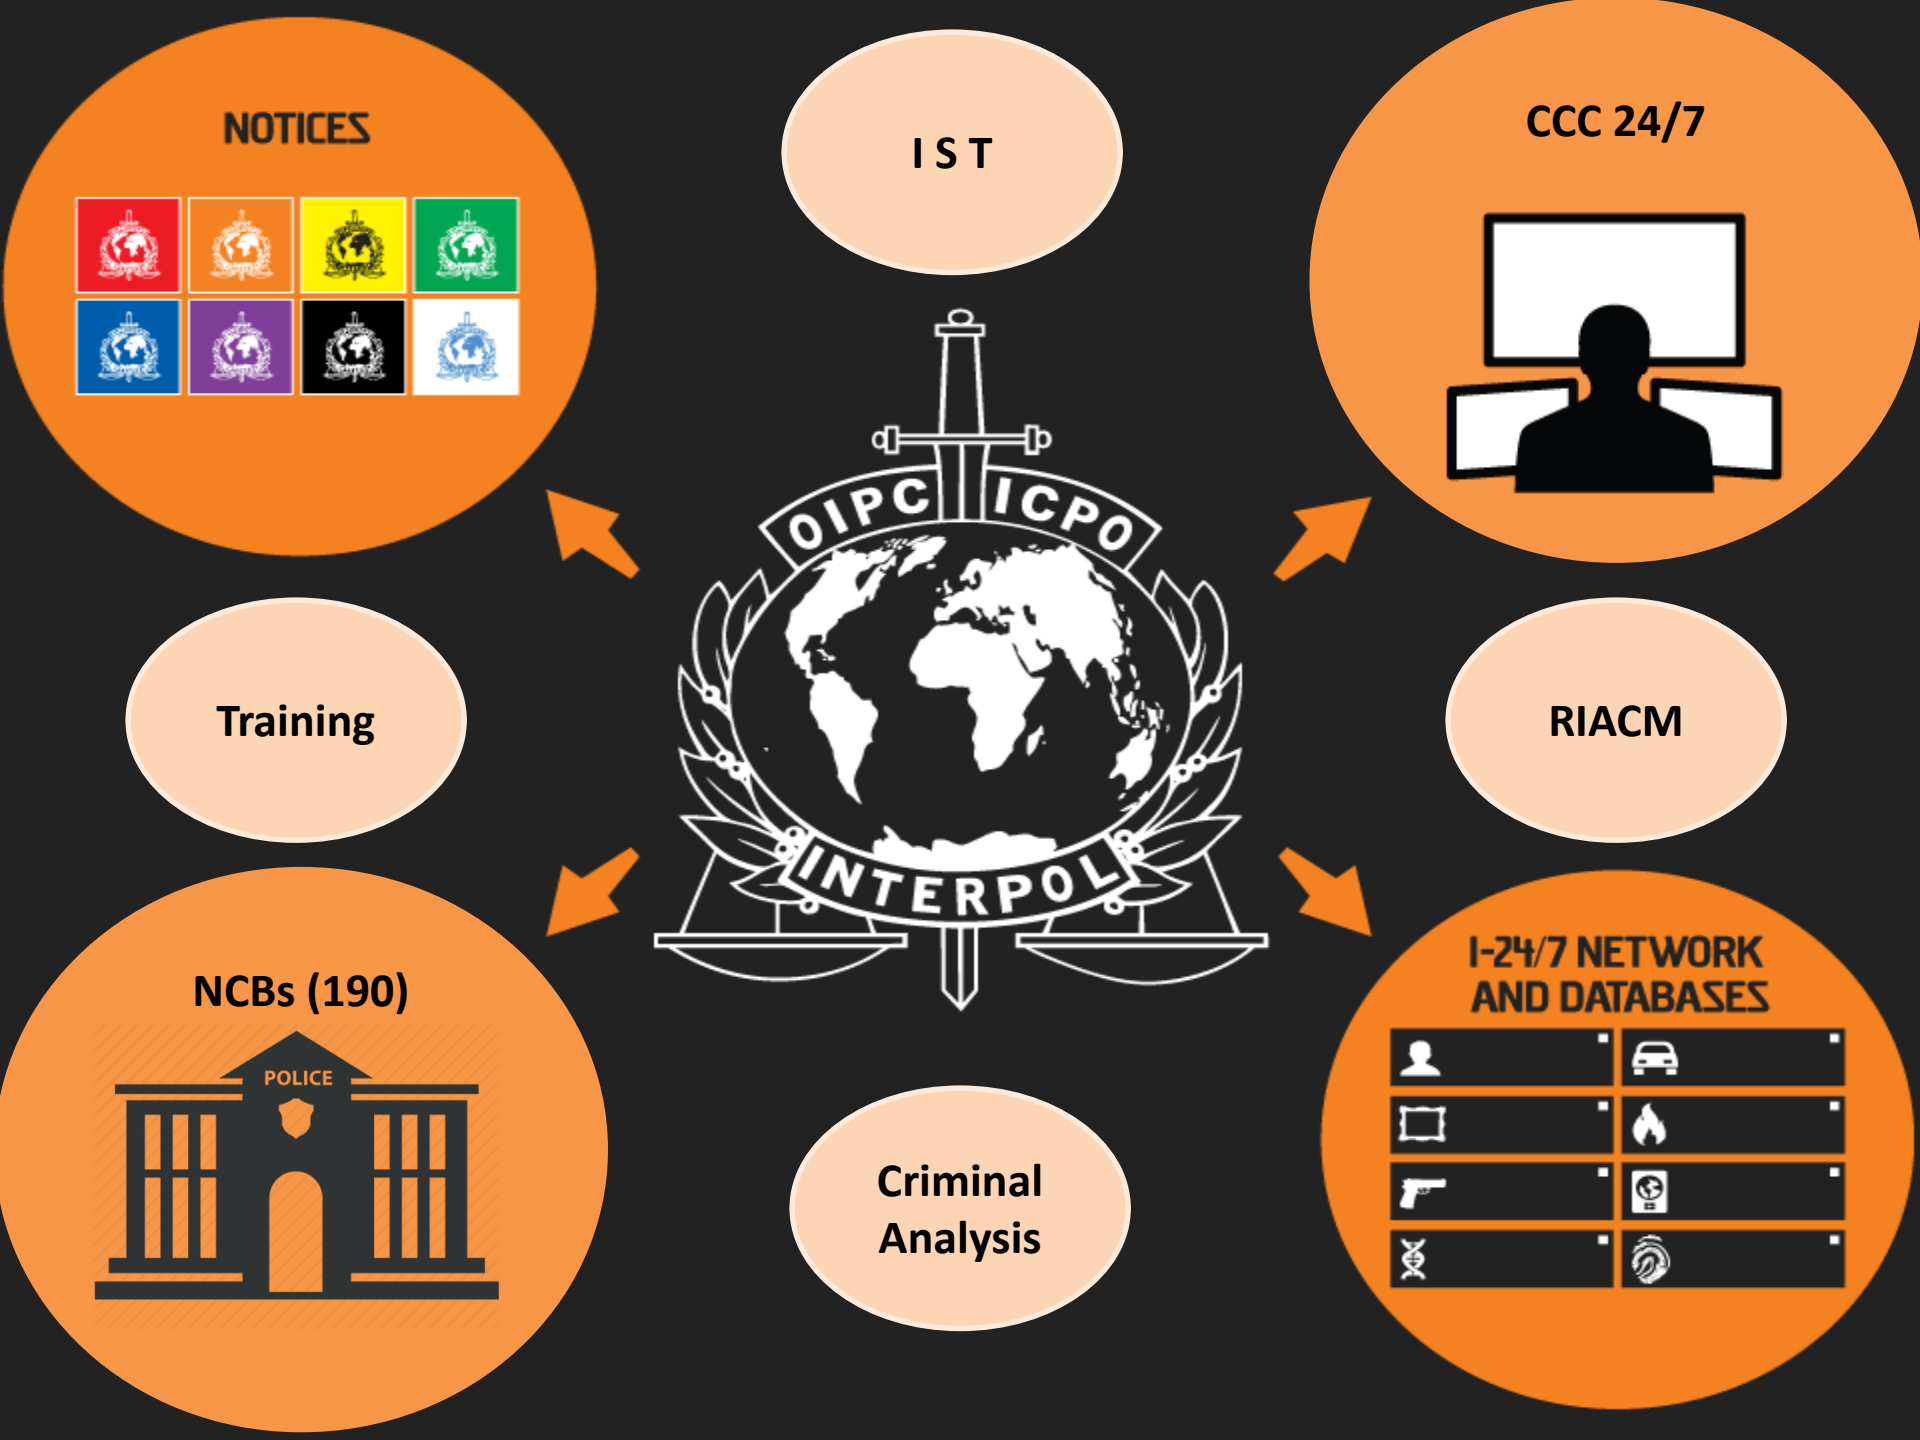

INTERPOL

ENVIRONMENTAL SECURITY

**THE ROLE AND ACTIVITIES OF IGOs TO ASSIST STATES TO COMBAT
FISHERIES CRIME**

NOTICES

IST

CCC 24/7

Training

RIACM

NCBs (190)

**Criminal
Analysis**

**I-24/7 NETWORK
AND DATABASES**

Criminal intelligence analysis

Investigations Support Teams (IST) Deployed in one single Case File

Digital Forensics

Suspects Interview

Fishing Gear – Evidence Collection

Questions?

INTERPOL